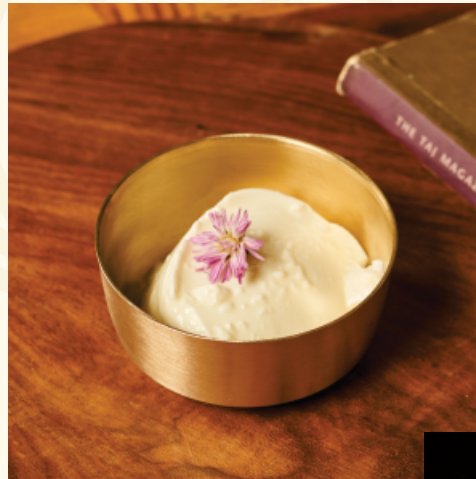

Bowl

PRODUCT	BOWL No.3
CODE	BWLR0375
Capacity	150ml.
Height	3.75"
Weight	130gm
Dia	3.40"
Pack	6
MRP ₹ (p.pc)	810.00
GTIN	8906180021397

PRODUCT	BOWL No.4
CODE	BWLR0460
Capacity	230ml.
Height	1.50"
Weight	150gm
Dia	4.60"
Pack	6
MRP ₹ (p.pc)	940.00
GTIN	8906180021403

PRODUCT	MANGO
CODE	BWLM0340
Capacity	150ml.
Height	1.40"
Weight	150gm
Dia	3.40"
Pack	6
MRP ₹ (p.pc)	980.00
GTIN	8906180021410

PRODUCT	CURVE
CODE	BWLC0325
Capacity	150ml.
Height	1.40"
Weight	150gm
Dia	3.25"
Pack	6
MRP ₹ (p.pc)	1,170.00
GTIN	8906180021427

PRODUCT	CURVE S
CODE	BWLC0225
Capacity	80ml.
Height	1.15"
Weight	115gm
Dia	2.25"
Pack	6
MRP ₹ (p.pc)	760.00
GTIN	8906180021434