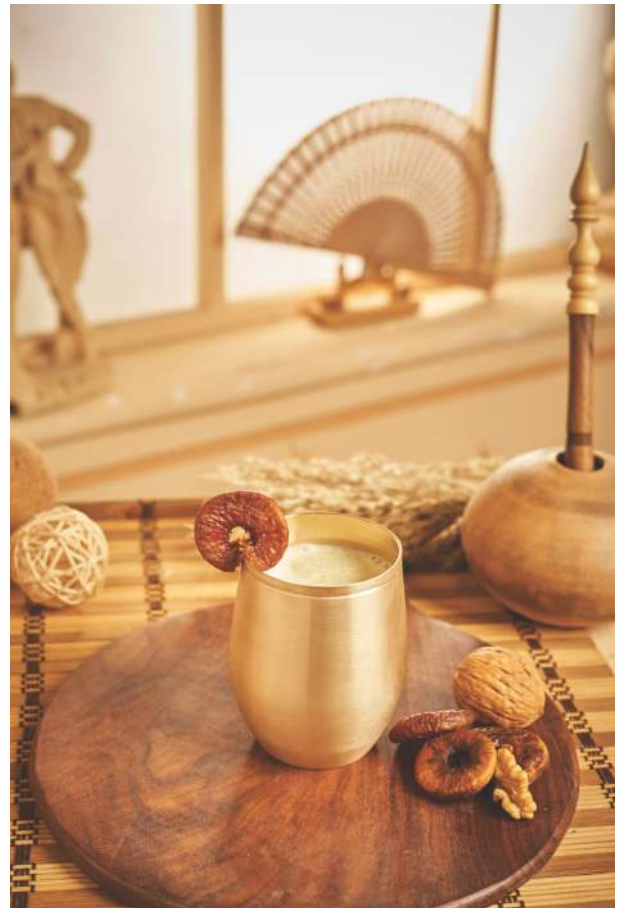

ITEM CODE	SIZE	CAPACITY	PACK
GSGL07/270 WT	H - 3.50"	275 ml.	6 pcs